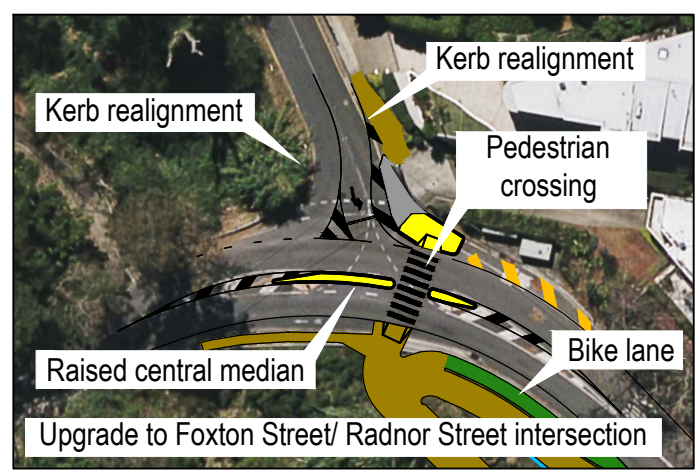

SECURITY LABEL: FOR OFFICIAL USE ONLY

Dedicated to a better Brisbane