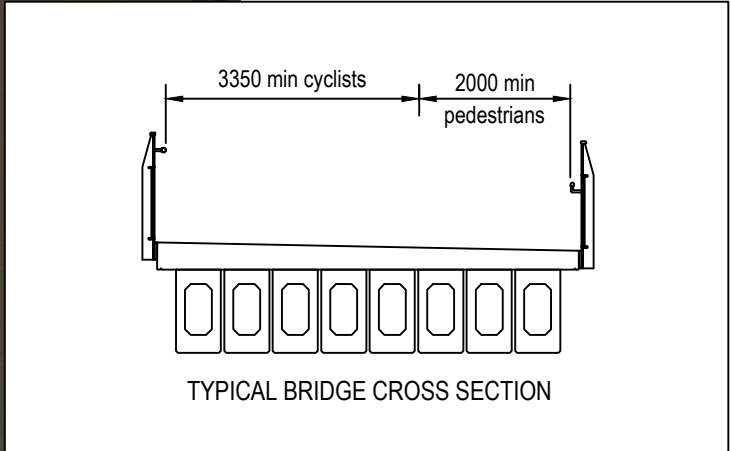

SECURITY LABEL: FOR OFFICIAL USE ONLY

Dedicated to a better Brisbane