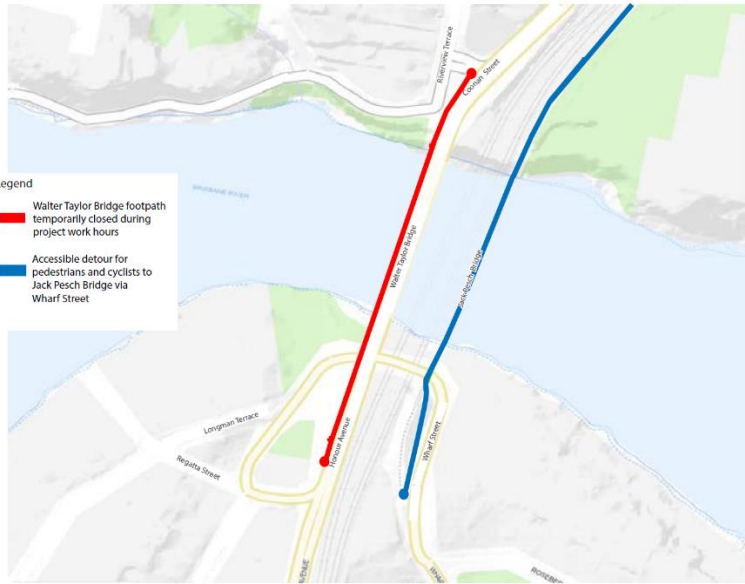

## Walter Taylor Bridge footpath closure detour Chelmer and Indooroopilly

## Road detour via Centenary Highway during the Walter Taylor Bridge Full Closure

Detour	Direction	Detour route
	Inbound	Oxley Road, Seventeen Mile Rocks Road, Centenary Highway
	Outbound	Centenary Highway, Seventeen Miles Rocks Road, Oxley Road