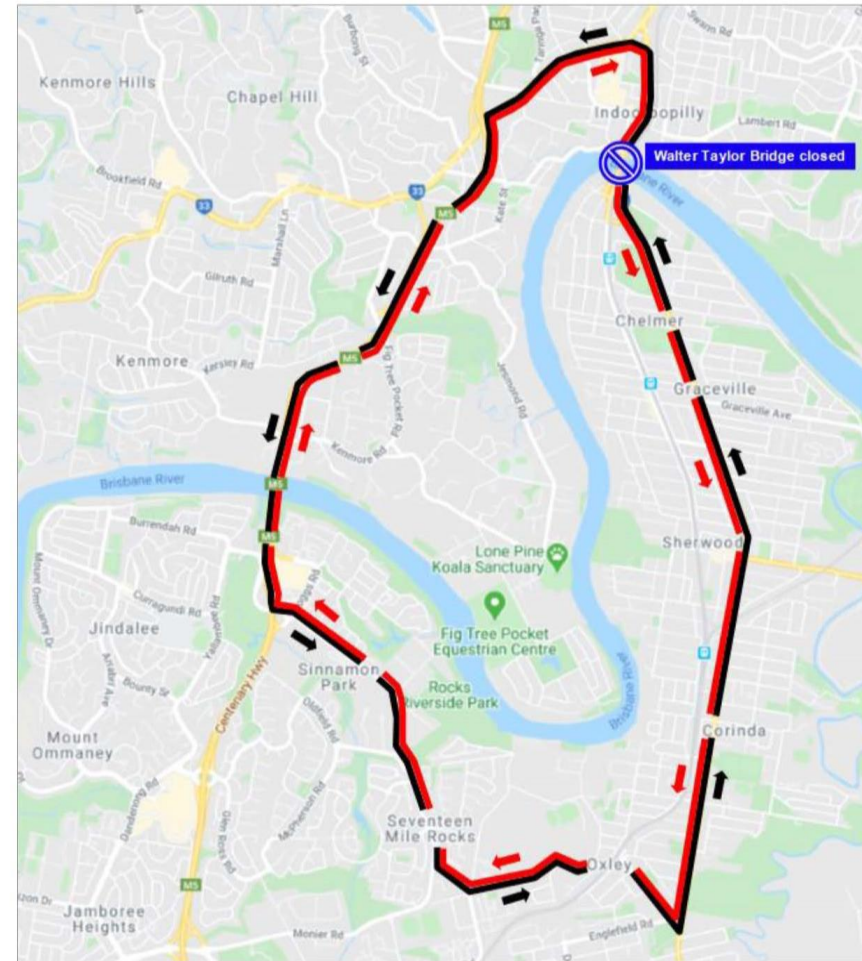

## Walter Taylor Bridge footpath closure detour Chelmer and Indooroopilly

## Road detour via Centenary Highway during the Walter Taylor Bridge Full Closure

Detour	Direction	Detour route
	Inbound	Oxley Road, Seventeen Mile Rocks Road, Centenary Highway
	Outbound	Centenary Highway, Seventeen Miles Rocks Road, Oxley Road