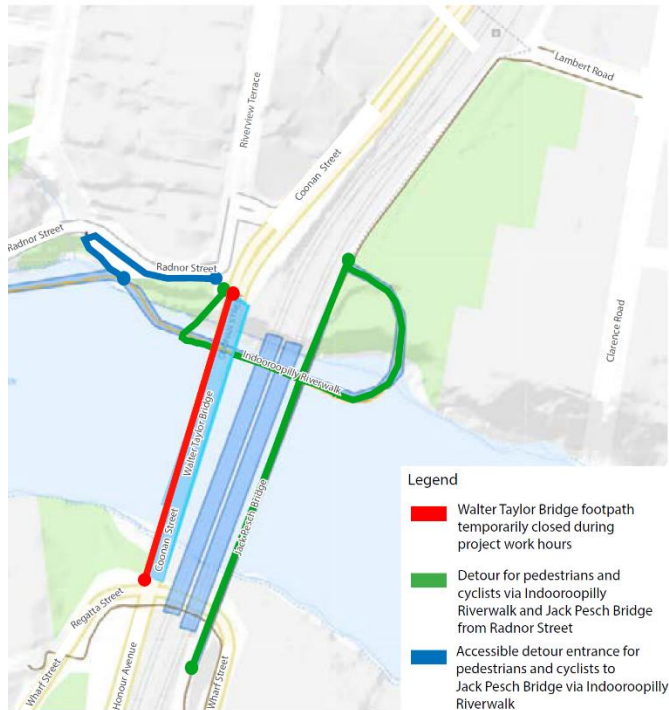

## Walter Taylor Bridge footpath closure detour Chelmer and Indooroopilly

## Road detour via Centenary Highway during the Walter Taylor Bridge Full Closure

Detour	Direction	Detour route
	Inbound	Oxley Road, Seventeen Mile Rocks Road, Centenary Highway
	Outbound	Centenary Highway, Seventeen Miles Rocks Road, Oxley Road